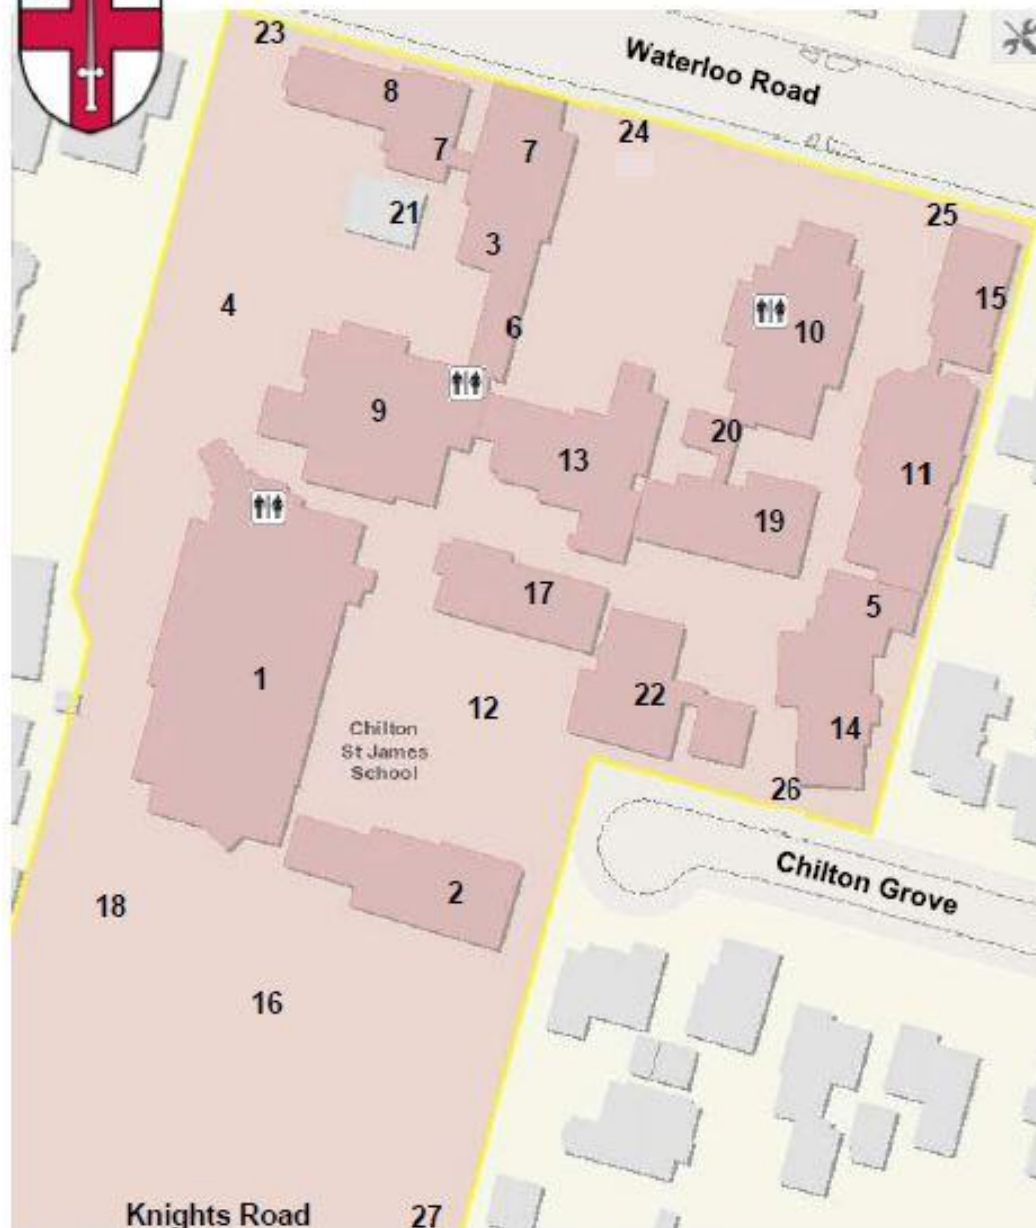

Chilton Saint James School Map

- | | | |
|--|---|--|
| <p>1 Auditorium: Jubilee Centre & Jubilee Centre (JC) Foyer (JC) JC1, JC2, J3, J4, J5
Gymnasium
Physical Education Office
Practice Rooms (PRT)
Theatre (upstairs)</p> <p>2 Bishop Tom Building (BT)
Visual Arts</p> <p>3 Careers Room (upstairs)</p> <p>4 Carpark</p> <p>5 Chilton House</p> <p>6 Cloisters
Senior School Deputy Principal
Student Welfare Office
Head of Sport</p> <p>7 Chilton Dance Centre
Hall, D1, D2, D3</p> <p>8 Food / Materials Technology (H) H4, H5</p> | <p>9 FitzGerald Building / Reception (F) F11, F12, F13, F14, F15, F16, F17
Principal's Office
Administration
Senior School Deputy Principal
Reception
Sick Bay
Staff Room</p> <p>10 Greenwood Building (G)
G1, G2, G3
Archives
Library (Mason Memorial)</p> <p>11 Little Chilton (C)
C1, C2, C3, C4, C5
Junior School Deputy Principal</p> <p>12 Netball / Tennis Courts</p> <p>13 Patterson Building (P)
P1, P2, P3, P4, P5</p> | <p>14 Preschool</p> <p>15 Southwood Building (SW)
SW1, SW2, SW3, SW4</p> <p>16 Sports Field
Rear Tennis Court</p> <p>17 Strachan Building (S)
S1, S2, S3, S4, S5</p> <p>18 Swimming Pool</p> <p>19 Tait Building (T)
T1, T2, T3, T4, T5, T6</p> <p>20 Tuckshop</p> <p>21 Uniform Shop</p> <p>22 Vogel Building (V)
V1, V2, V3, V4, V5, V6</p> <p>23 Main Entrance</p> <p>24 Waterloo Road Entrance</p> <p>25 Junior School Entrance</p> <p>26 Preschool / Chilton Grove Entrance</p> <p>27 Knights Road Entrance</p> |
|--|---|--|